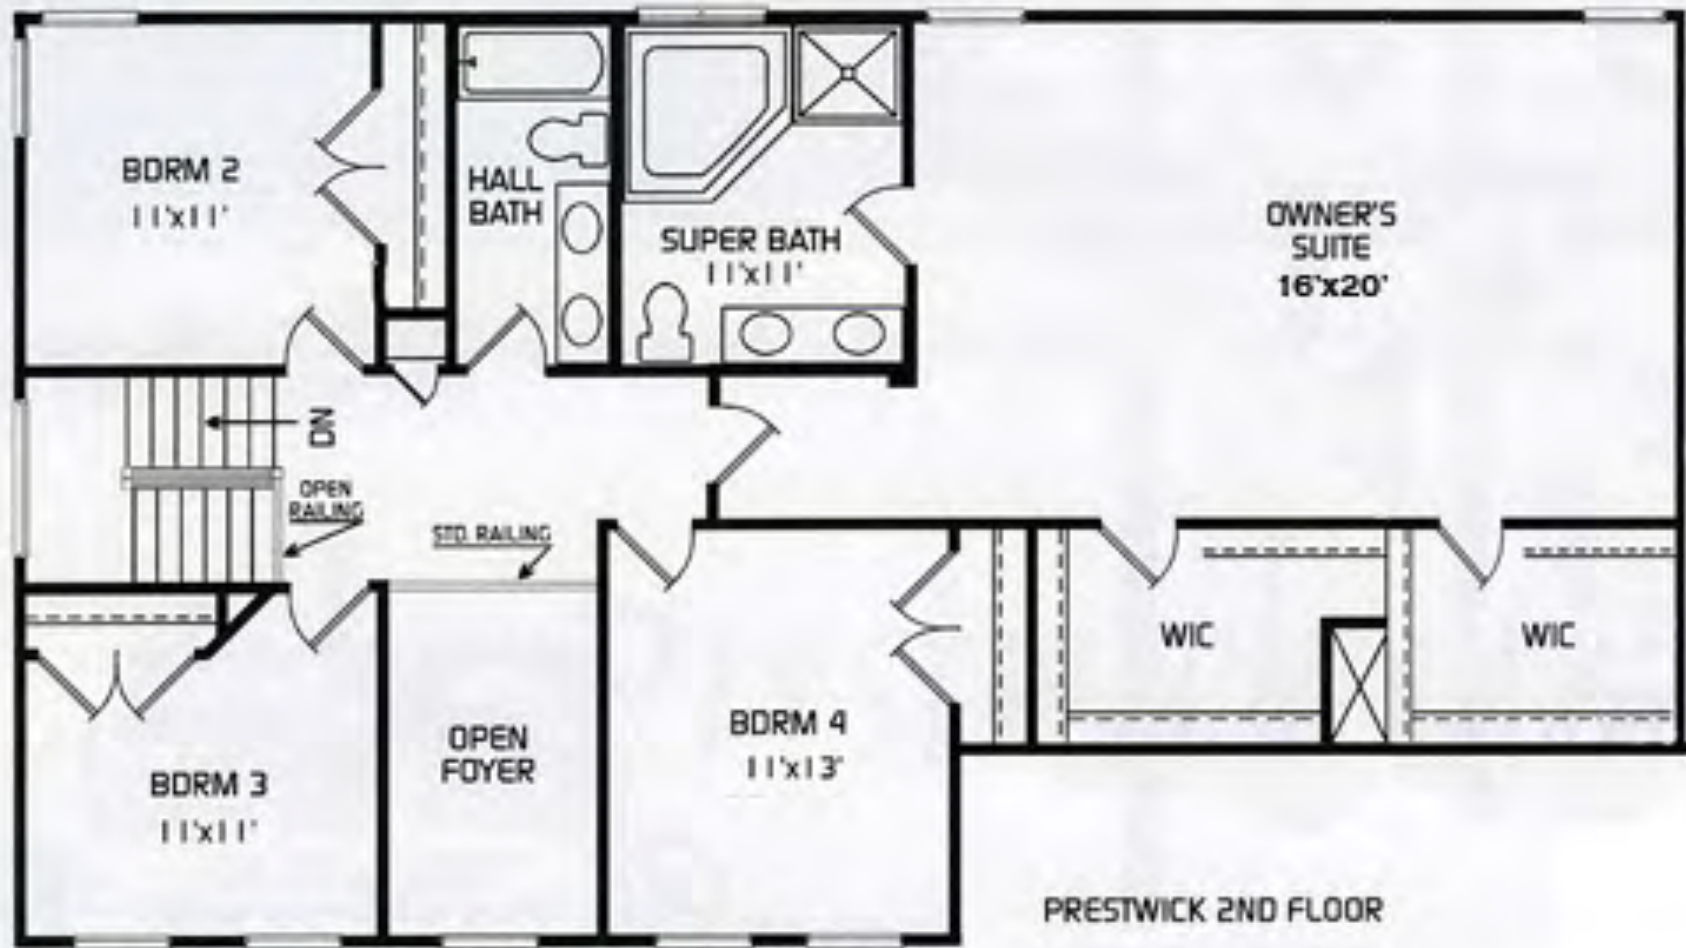

2448 IDA WAY, WALDORF, MD
PRESTWICK 1ST FLOOR

2448 IDA WAY, WALDORF, MD

OUTLINE OF 2ND FLOOR

skylight

skylight

skylight

LINE OF SLOPED CEILING

DN

OPEN RAILING

LOFT
16'X26'

LINE OF SLOPED CEILING

HVAC

OUTLINE OF 2ND FLOOR

PRESTWICK 3RD FLOOR RETREAT
2448 IDA WAY, WALDORF, MD