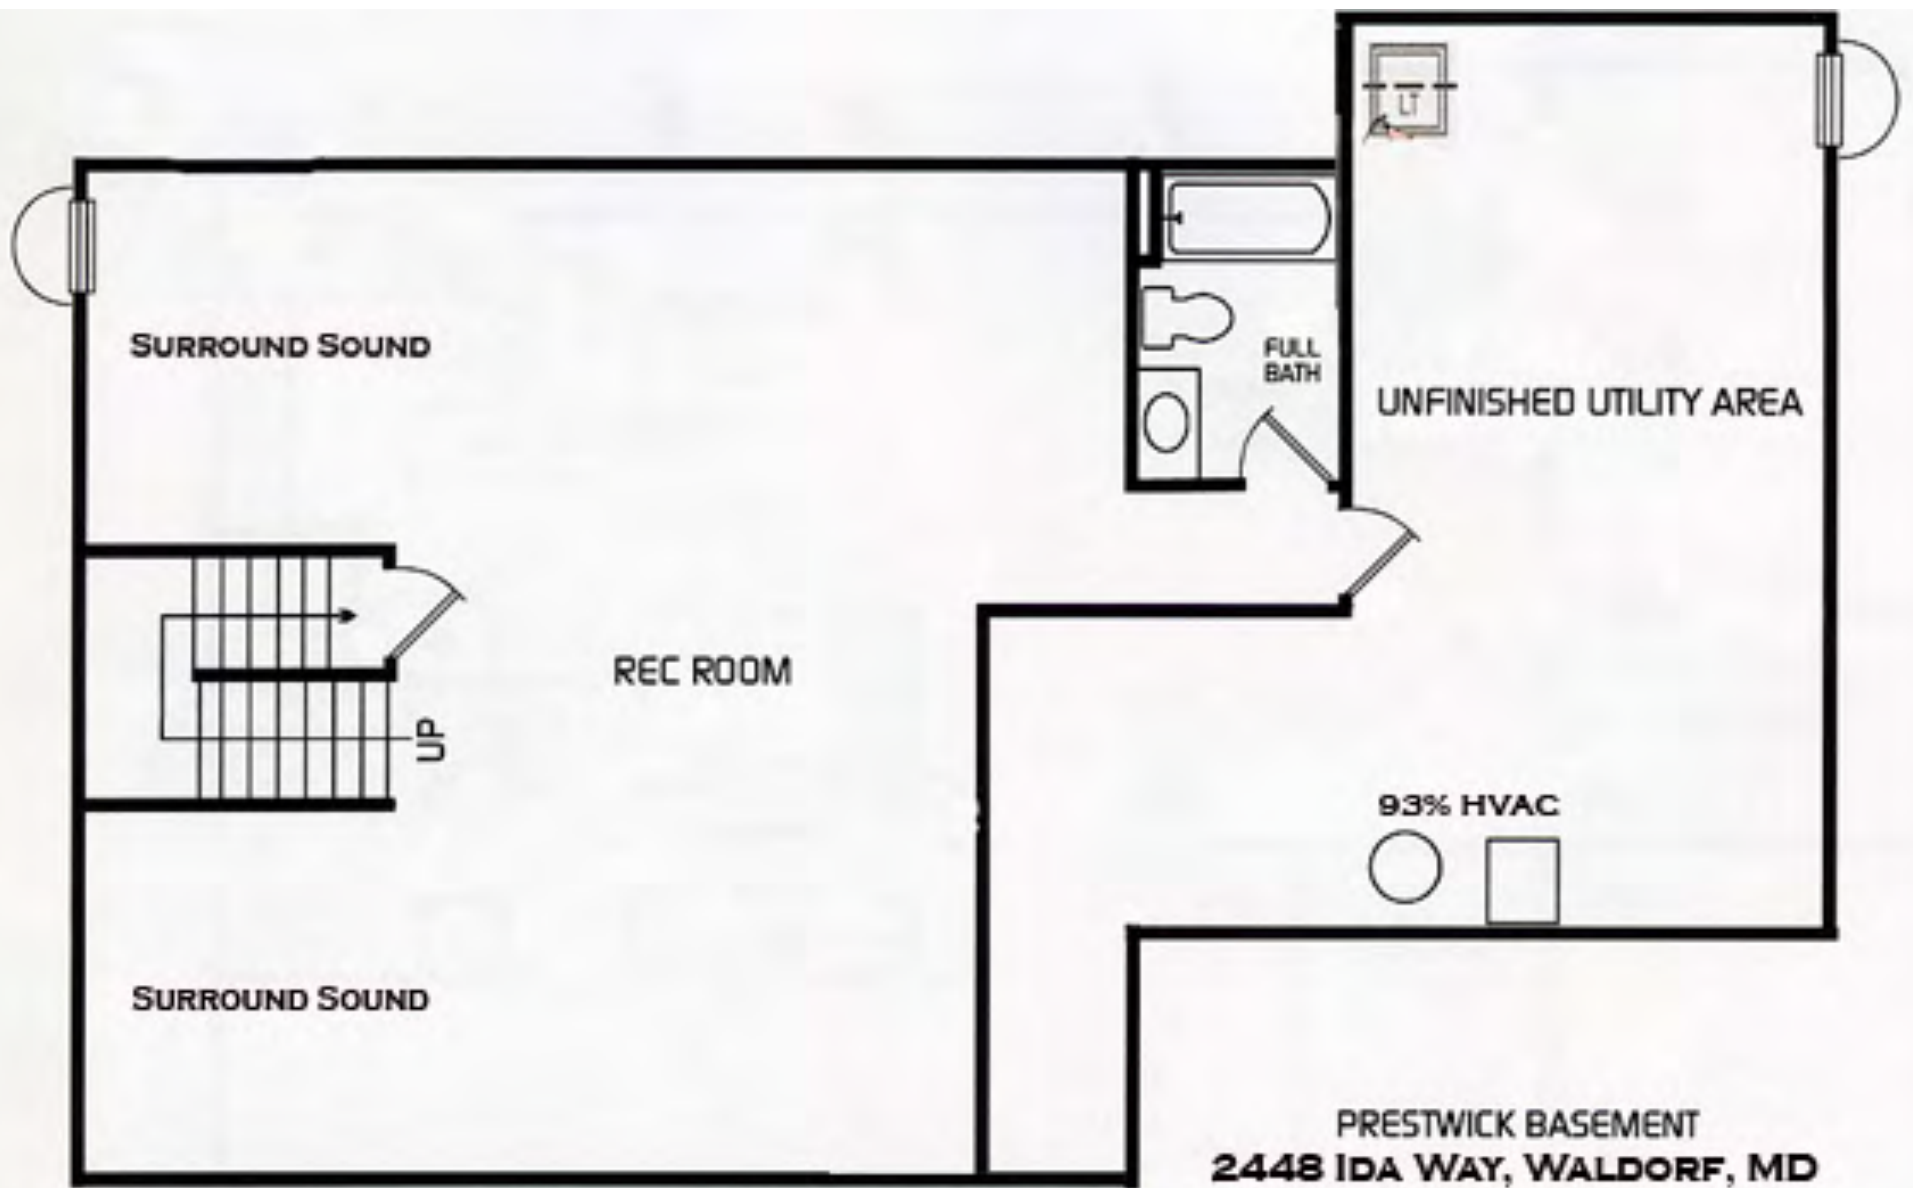

2448 IDA WAY, WALDORF, MD
PRESTWICK 1ST FLOOR

2448 IDA WAY, WALDORF, MD

OUTLINE OF 2ND FLOOR

skylight

skylight

skylight

LINE OF SLOPED CEILING

DN

OPEN RAILING

LOFT
16'X26'

LINE OF SLOPED CEILING

HVAC

OUTLINE OF 2ND FLOOR

PRESTWICK 3RD FLOOR RETREAT
2448 IDA WAY, WALDORF, MD