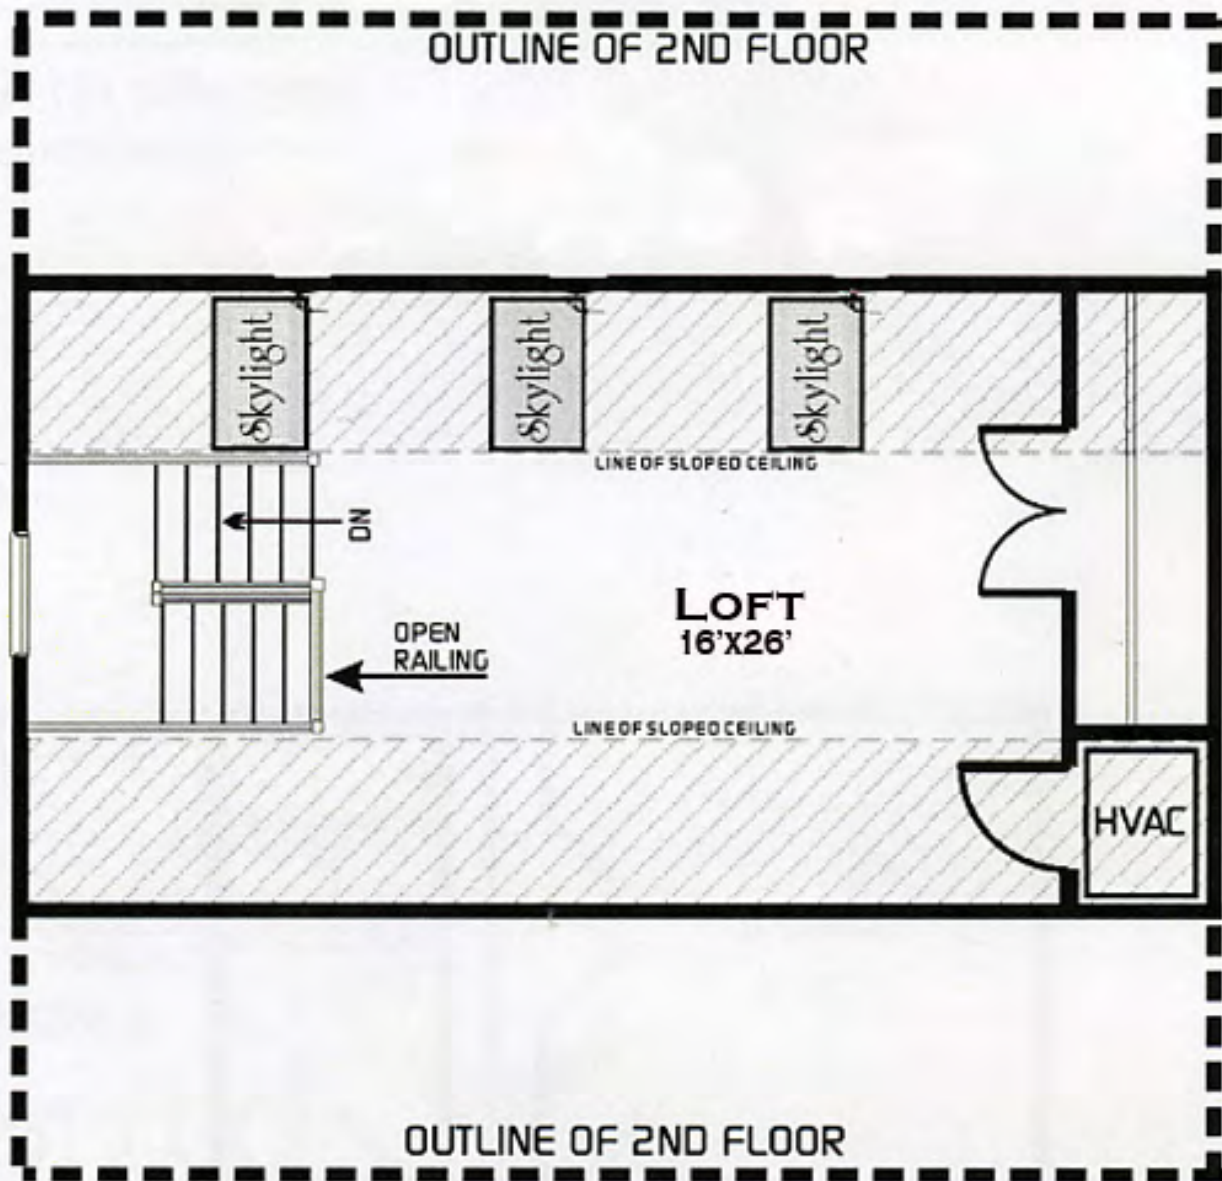

2448 IDA WAY, WALDORF, MD
PRESTWICK 1ST FLOOR

2448 IDA WAY, WALDORF, MD

OUTLINE OF 2ND FLOOR

skylight

skylight

skylight

LINE OF SLOPED CEILING

DN

OPEN RAILING

LOFT
16'X26'

LINE OF SLOPED CEILING

HVAC

OUTLINE OF 2ND FLOOR

PRESTWICK 3RD FLOOR RETREAT
2448 IDA WAY, WALDORF, MD